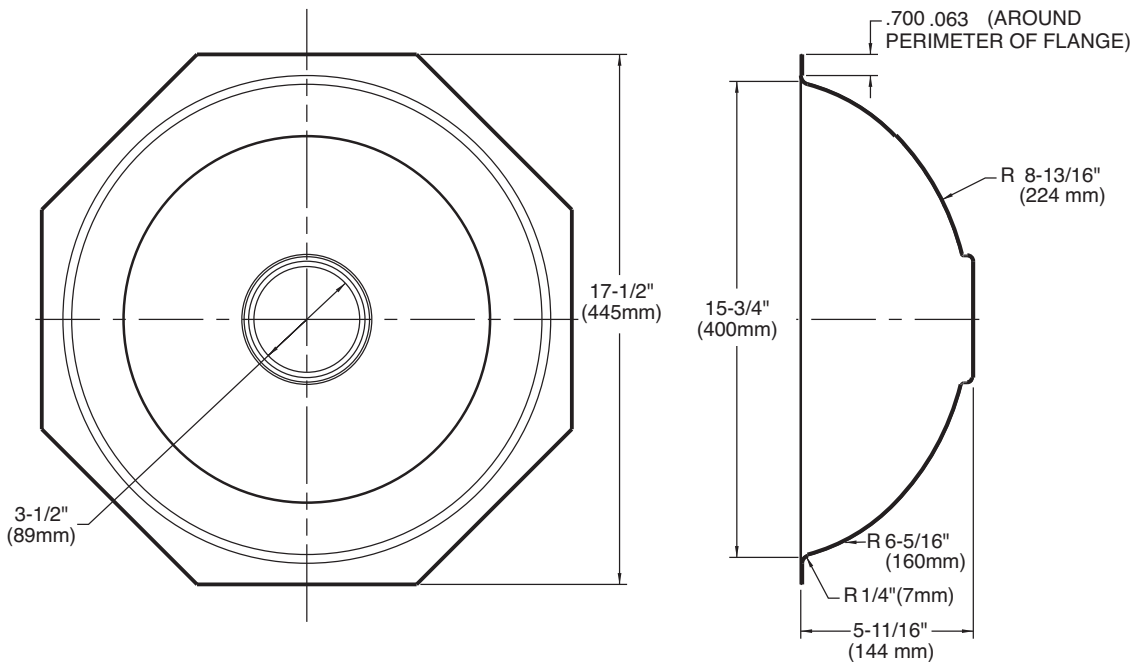

Buy it for looks. Buy it for life.®

Specifications

SINK DESCRIPTION

- Manufactured of 18 gauge stainless steel
- Bowl is a minimum of 15-3/4" wide and 5-1/2" deep
- Has one 3-1/2" diameter recessed drain opening
- Soundshield undercoating maximizes sound deadening and inhibits condensation
- Made in U.S.A.
- Silicone sealant not provided. Includes mounting bracket. Other standard mounting hardware not included

WARRANTY

- Limited lifetime warranty against material or manufacturing defects

**Lancelot® Undermount
Single Bowl Sink
Model: S22348
(UMTL 16 - 6)**

Installation Detail

CRITICAL DIMENSIONS

(DO NOT SCALE)