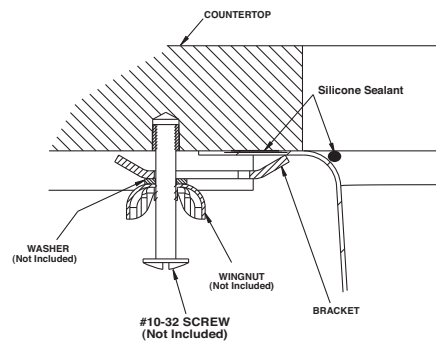

Buy it for looks. Buy it for life.®

Specifications

SINK DESCRIPTION

- Manufactured of 18 gauge stainless steel
- Bowl is a minimum of 15-3/4" wide and 5-1/2" deep
- Has one 3-1/2" diameter recessed drain opening
- Soundshield undercoating maximizes sound deadening and inhibits condensation
- Made in U.S.A.
- Silicone sealant not provided. Includes mounting bracket. Other standard mounting hardware not included

INSTALLATION

- Template enclosed with sink
- Template ordering number 22502

STANDARDS

- Third party certified to ASME A112.19.3/CSA B45.4 and all applicable specifications referenced therein
- Suitable for ADA compliant installation 

WARRANTY

- Limited lifetime warranty against material or manufacturing defects

**Lancelot® Undermount
Single Bowl Sink
Model: S22348
(UMTL 16 - 6)**

Installation Detail

CRITICAL DIMENSIONS

(DO NOT SCALE)